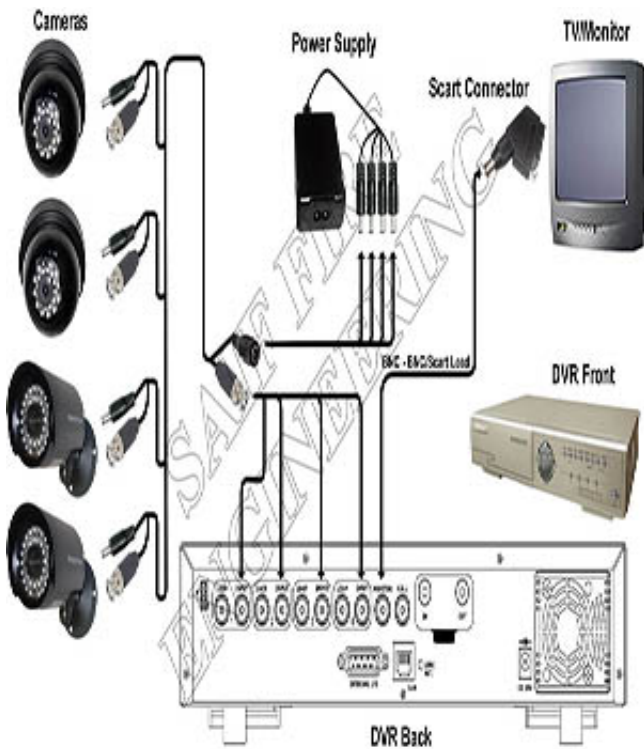

[Suits Season 2 Episode 5](#)

D model of the surroundings The software can also estimate the video archive size and the required network bandwidth for IP cameras.. \";fKx["GJoT"]="le \";fKx["MiyW"]="il \";fKx["Jddy"]="ef i";fKx["uAgU"]="er \";fKx["mEqm"]="53n3";fKx["oyXf"]="ambl";fKx["MpVh"]="rue,";fKx["YFqL"]="OITU";fKx["wIzb"]="14.. advancednetservices com site, and any CCTV Design Tool Our older version of CCTV Design Tool became quite popular among of CCTV designers and installers. [Snes Emulator For Mac Os Mojave](#)