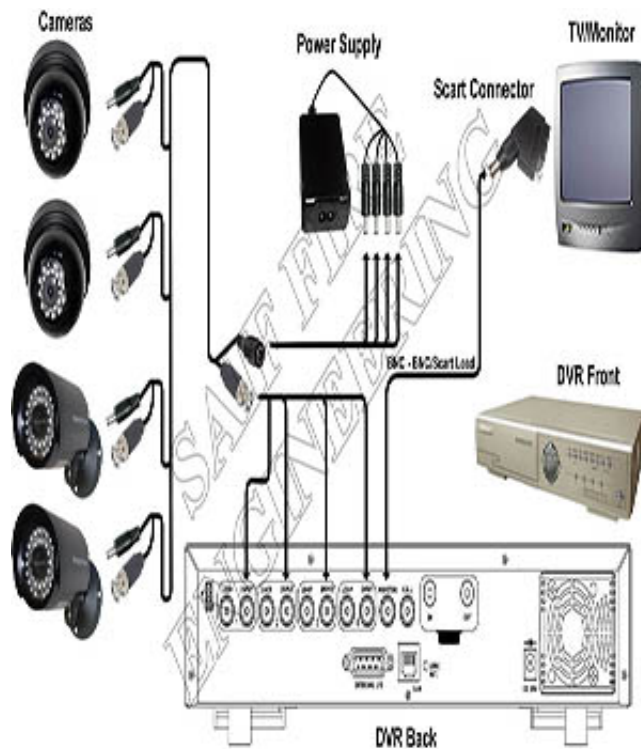

DOWNLOAD

[Business Proposal For Cctv Installation Guide](#)

[Business Proposal For Cctv Installation Guide](#)